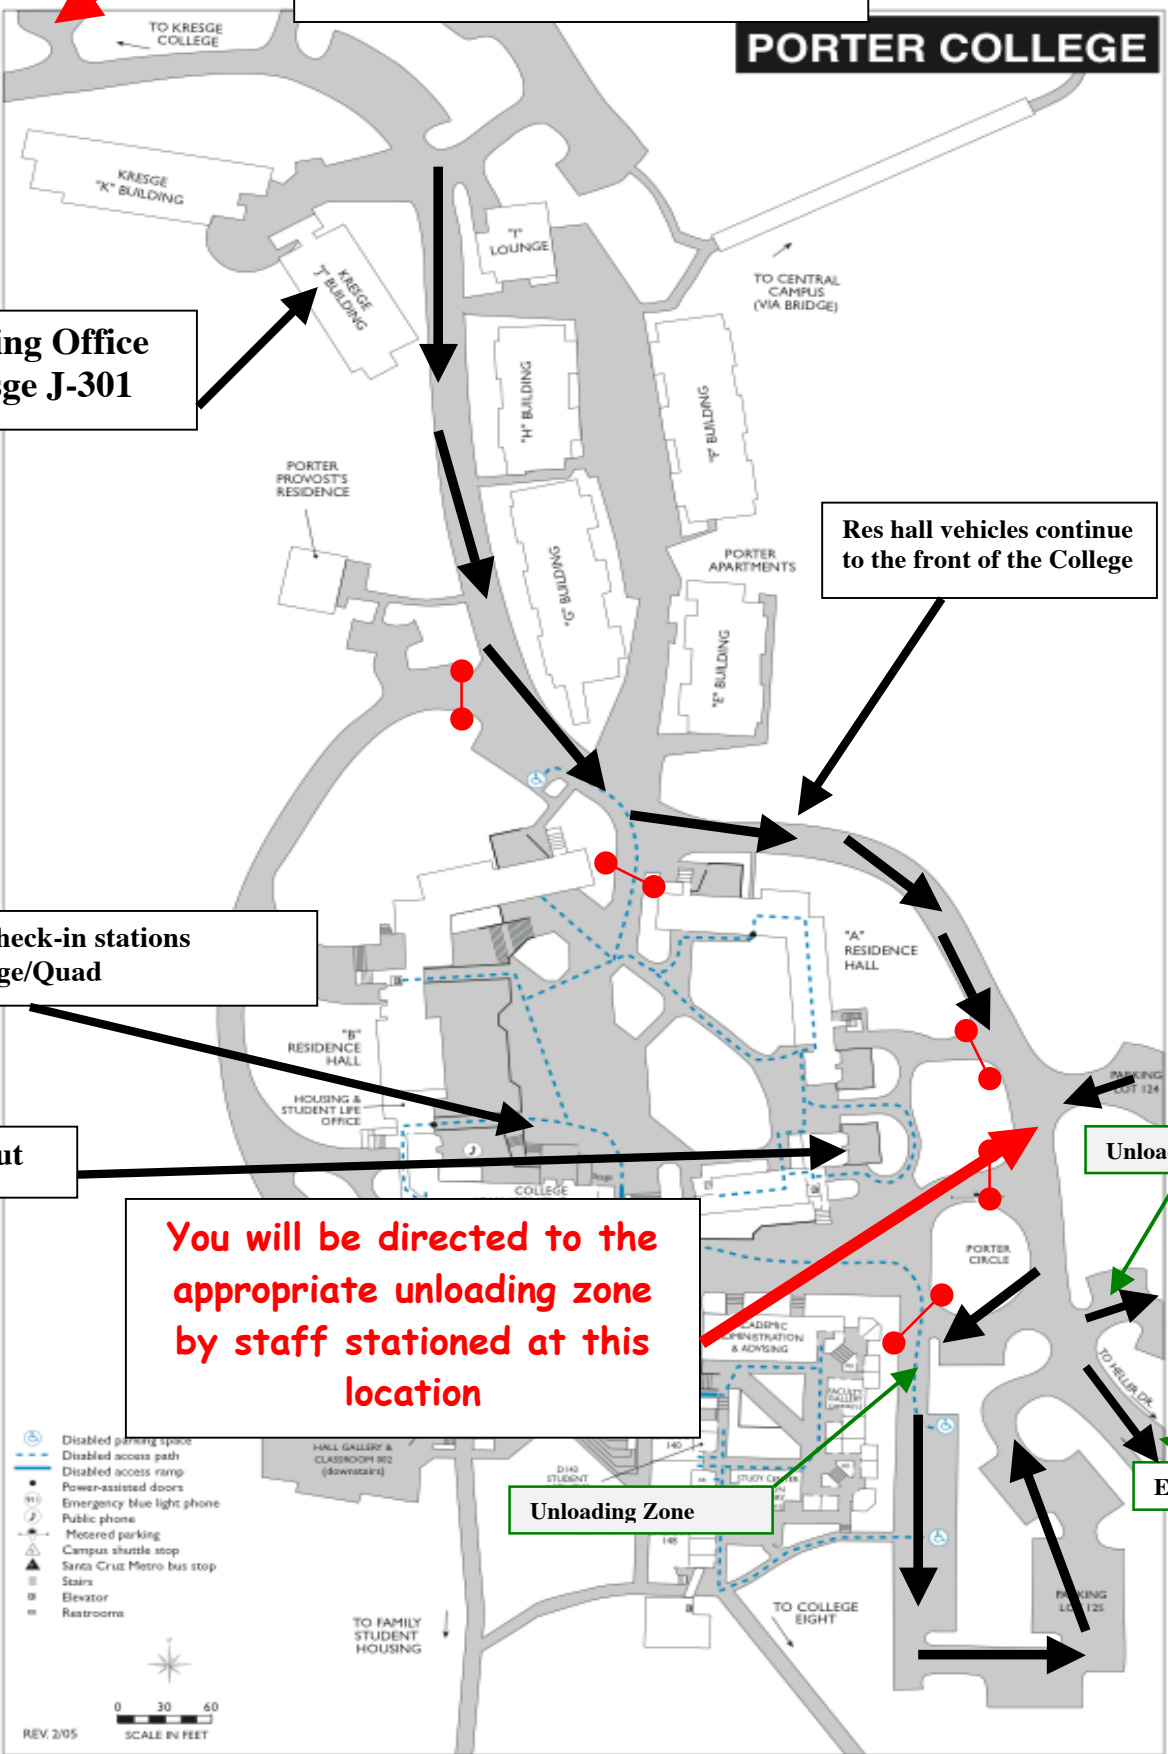

Come down the road from Kresge. You will be given an unloading zone pass by staff stationed at this location

**Housing Office
Kresge J-301**

PORTER COLLEGE

**Res hall vehicles continue
to the front of the College**

**Res Hall check-in stations
Stage/Quad**

Cart Checkout

**You will be directed to the
appropriate unloading zone
by staff stationed at this
location**

Unloading Zone

Unloading Zone

Exit to Heller

REV. 2/05
SCALE IN FEET
0 30 60